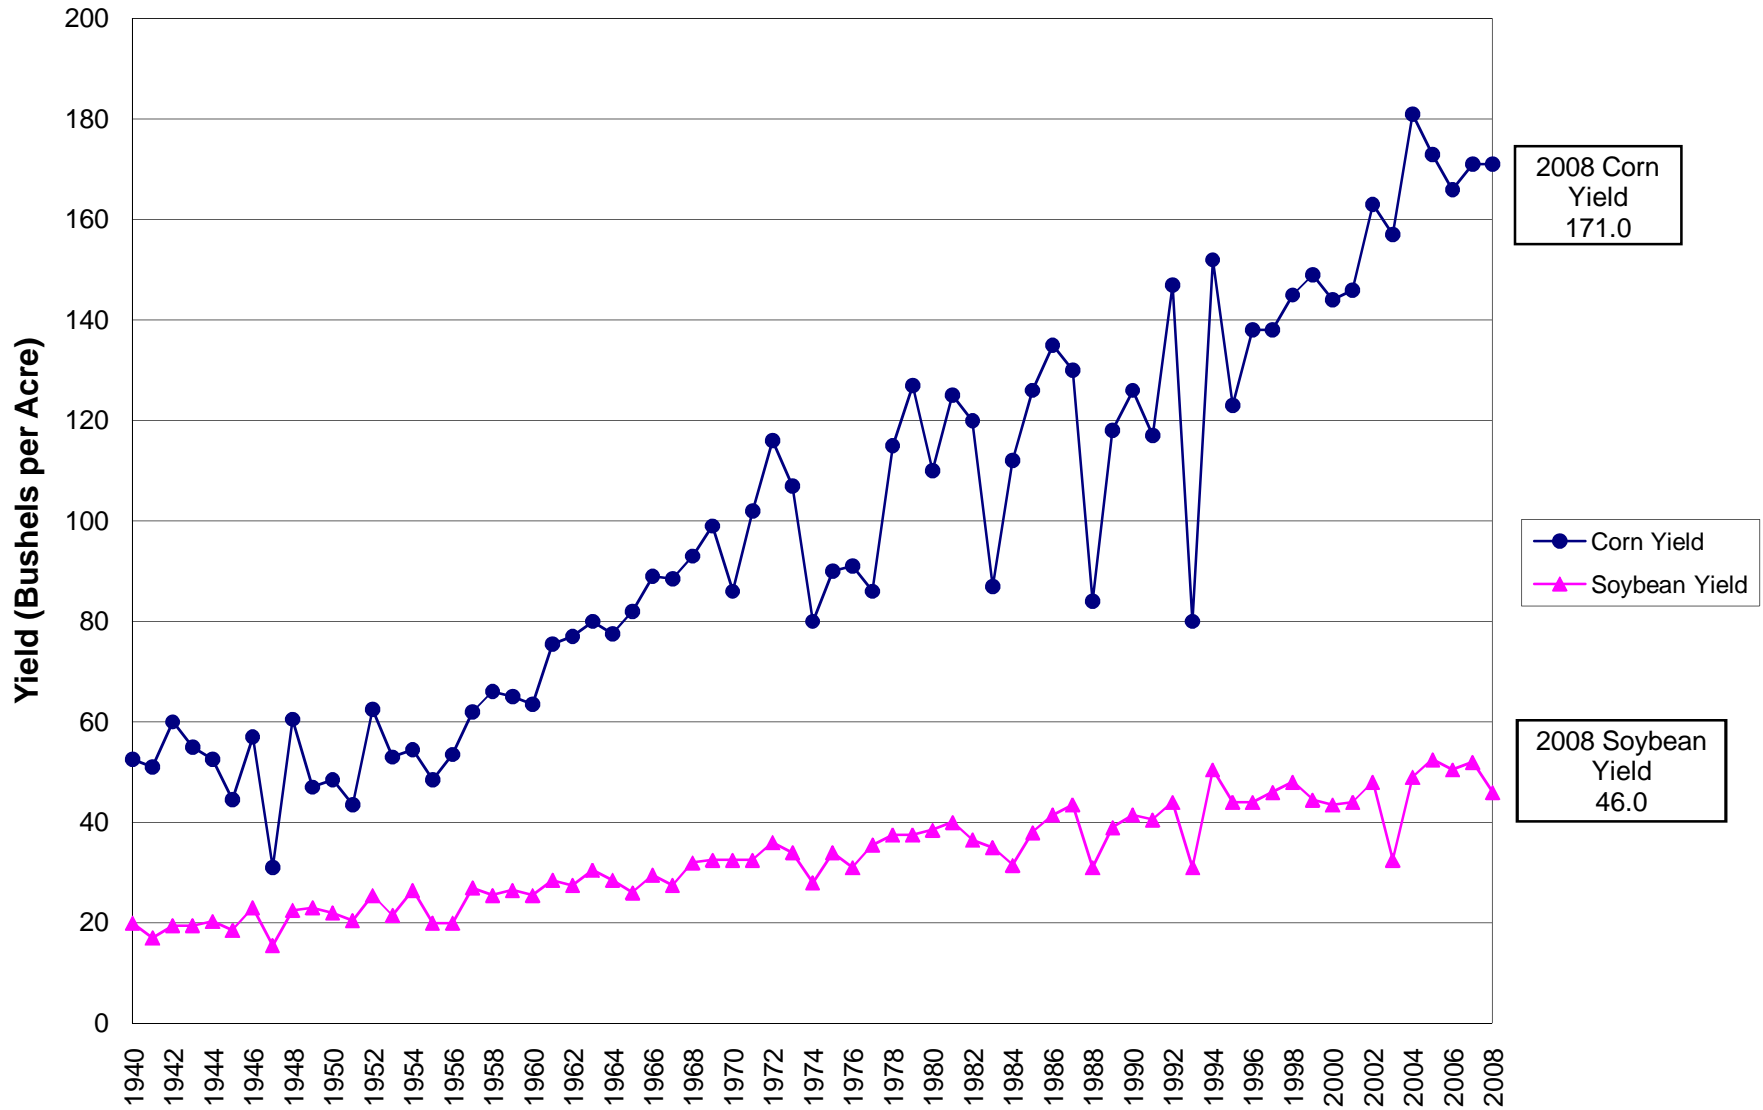

# Average Statewide Yields for Corn and Soybeans, Iowa

Source: Iowa Agricultural Statistics  
 Prepared by: Agronomy Department, Iowa State University  
 Updated: 3/6/2009